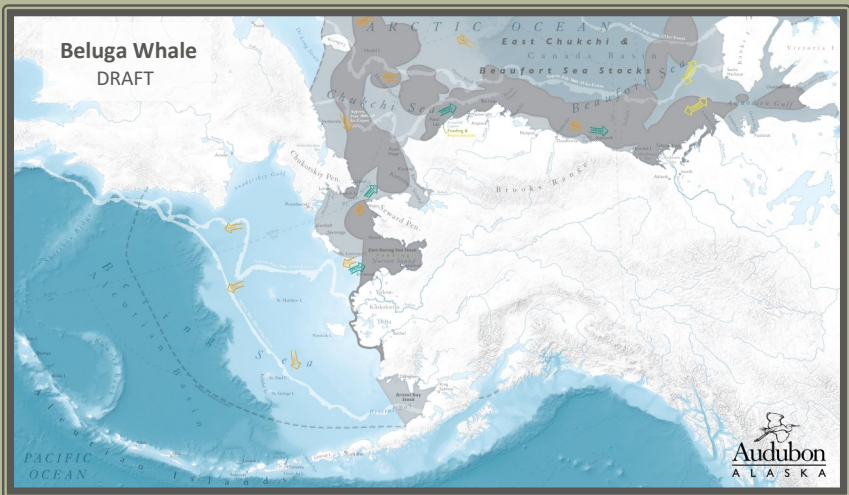

You're invited to a

Cartography Exhibit

Explore Alaska's landscape through maps.

Islands & Ocean Visitor Center, 95 Sterling Hwy, Homer

Friday, May 19, 2017 • 6 PM- 8 PM

www.AudubonAlaska.org

Join Audubon Alaska for a one night exhibition of over 20 maps showcasing physical, biological, and cultural features of our dynamic Alaska landscape.

Audubon ALASKA